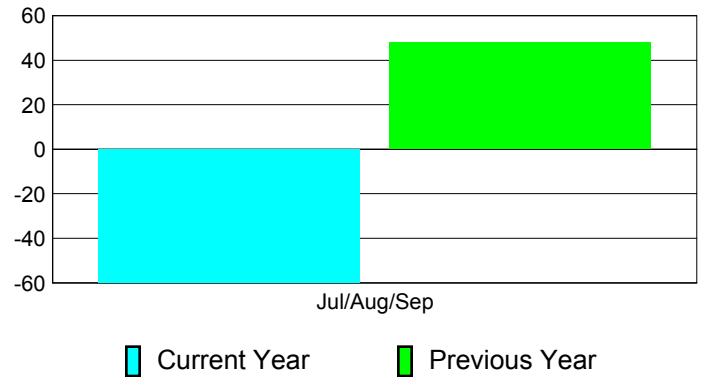

**Membership Results
2012-2013**

**Membership
2011-2012**

Month	Net Memb Goal	Actual New Memb	Actual Dropped Memb	Gain/Loss of Memb	Gain/Loss of Memb
Jul/Aug/Sep	40	68	-128	-60	48
Totals	40	68	-128	-60	48

Membership Results 2012-2013

Goal, New, Dropped, Gain/Loss

Comparison of Membership Gain/Loss

Current Year Compared to the Previous Year

Gender Comparison 2012-2013

Male Female