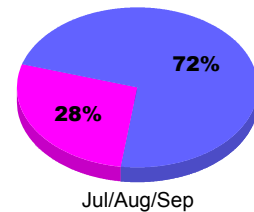

**Membership Results
2012-2013**

**Membership
2011-2012**

Month	Net Memb Goal	Actual New Memb	Actual Dropped Memb	Gain/Loss of Memb	Gain/Loss of Memb
Jul/Aug/Sep	40	68	-128	-60	48
Totals	40	68	-128	-60	48

Membership Results 2012-2013

Goal, New, Dropped, Gain/Loss

Comparison of Membership Gain/Loss

Current Year Compared to the Previous Year

Gender Comparison 2012-2013

Male Female