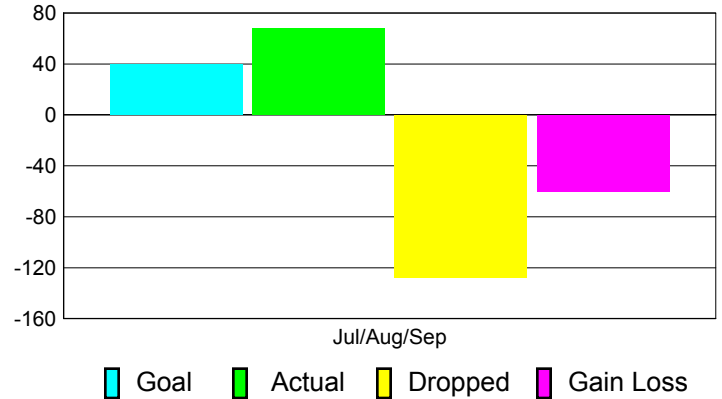

Membership Results 2012-2013

Goal, New, Dropped, Gain/Loss